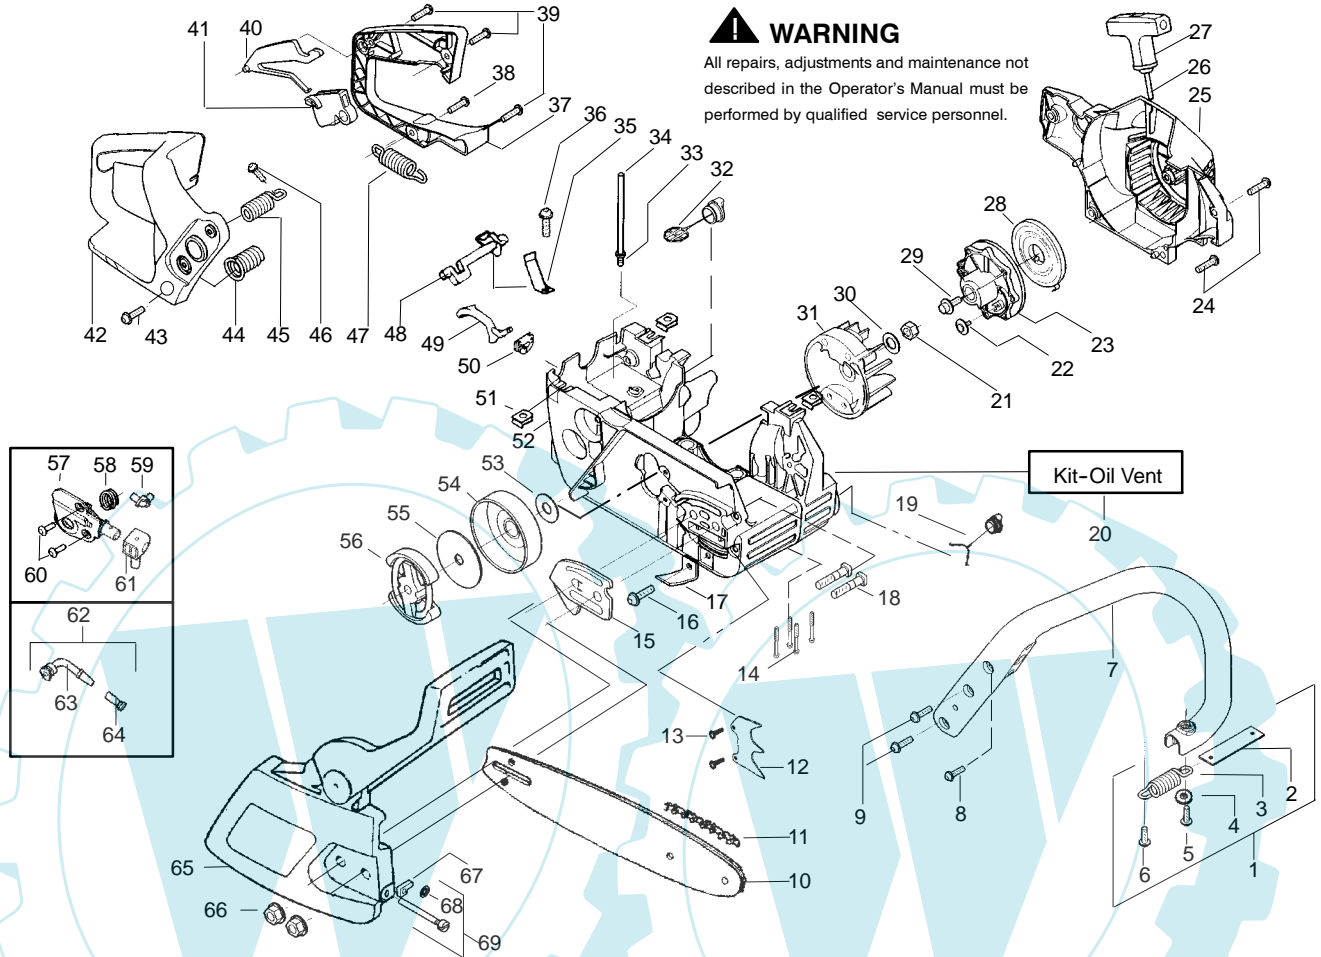

PARTS LIST NO. 530165089		McCULLOCH.® PARTS LIST	CHAIN SAW MODEL(s) MAC CAT 338
DATE 6/09/04	Replaces 530165089 - 05/27/04		Note: Illustration may differ from actual model due to design changes

WARNING
All repairs, adjustments and maintenance not described in the Operator's Manual must be performed by qualified service personnel.

✓ = NEW PART NUMBER FOR THIS IPL

★ = REFER TO THE SERVICE REFERENCE INDICATED FOR MORE INFORMATION. (LOCATED AT END OF IPL)

PARTS LIST NO. 530165089		McCULLOCH.® PARTS LIST	CHAIN SAW MODEL(S) MAC CAT 338
DATE 6/09/04	Replaces 530165089 - 05/27/04		NOTE: Illustration may differ from actual model due to design changes