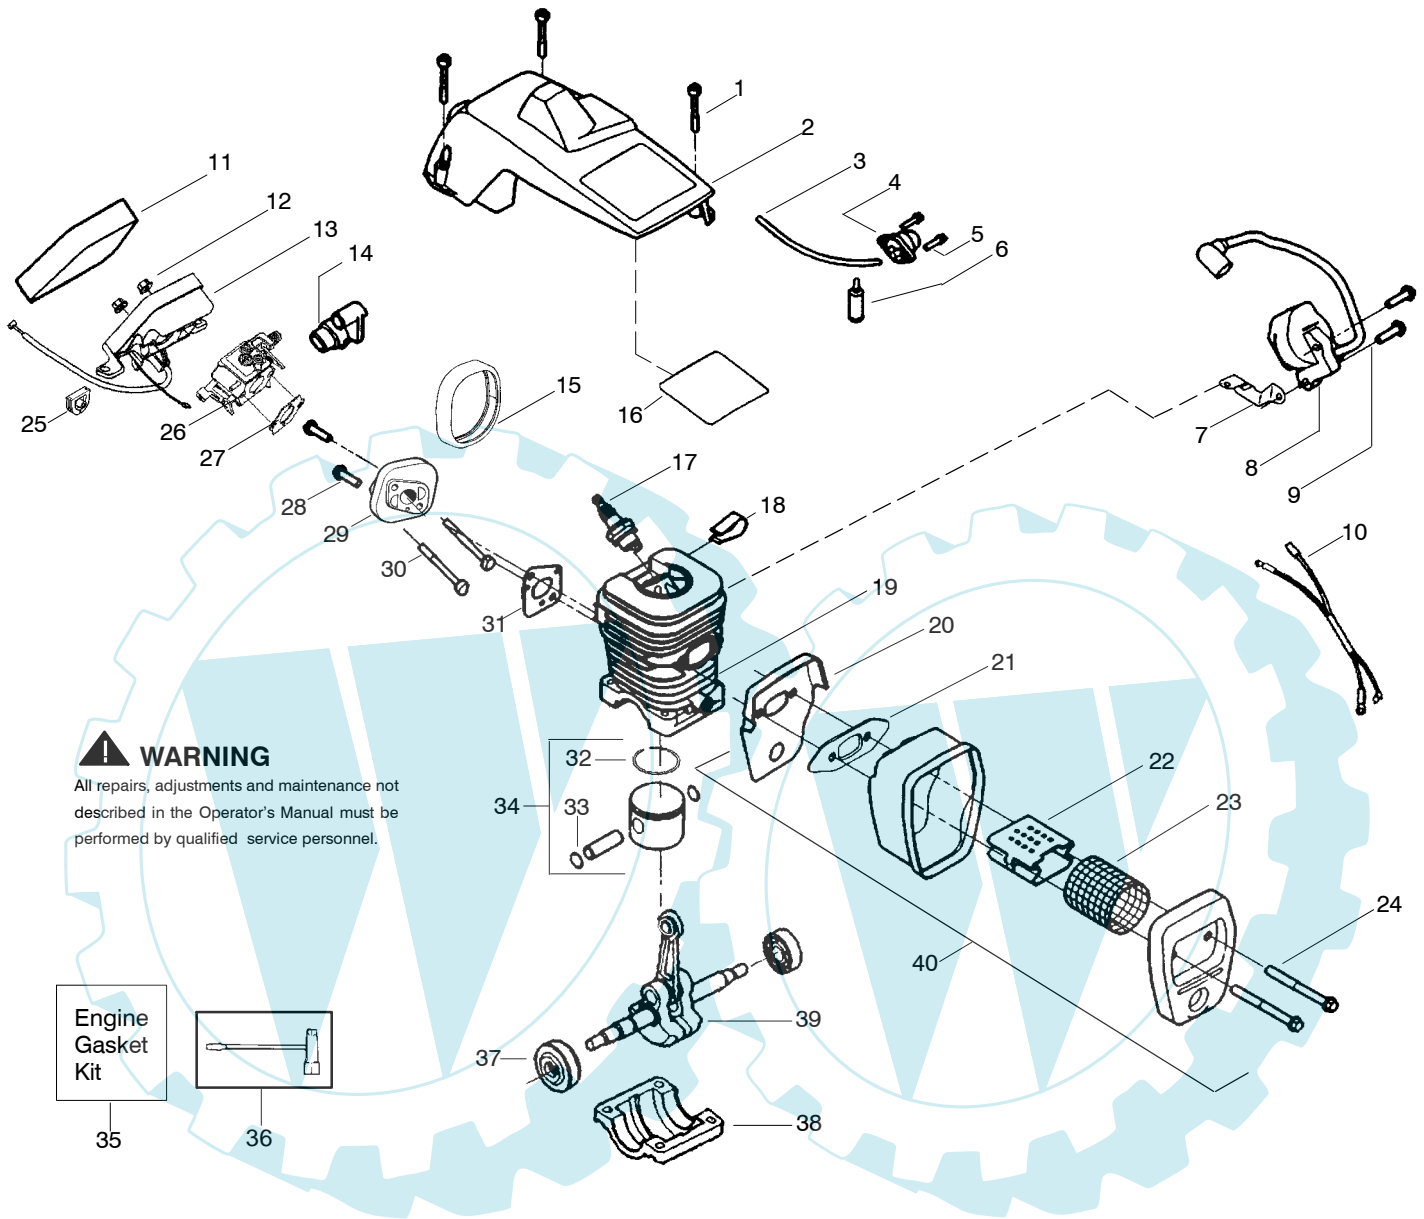

PARTS LIST NO. 530165089		McCULLOCH.® PARTS LIST	CHAIN SAW MODEL(s) MAC CAT 338
DATE 6/09/04	Replaces 530165089 - 05/27/04		Note: Illustration may differ from actual model due to design changes

WARNING
All repairs, adjustments and maintenance not described in the Operator's Manual must be performed by qualified service personnel.

✓ = NEW PART NUMBER FOR THIS IPL

★ = REFER TO THE SERVICE REFERENCE INDICATED FOR MORE INFORMATION. (LOCATED AT END OF IPL)

PARTS LIST NO. 530165089		McCULLOCH.® PARTS LIST	CHAIN SAW MODEL(S) MAC CAT 338
DATE 6/09/04	Replaces 530165089 - 05/27/04		NOTE: Illustration may differ from actual model due to design changes